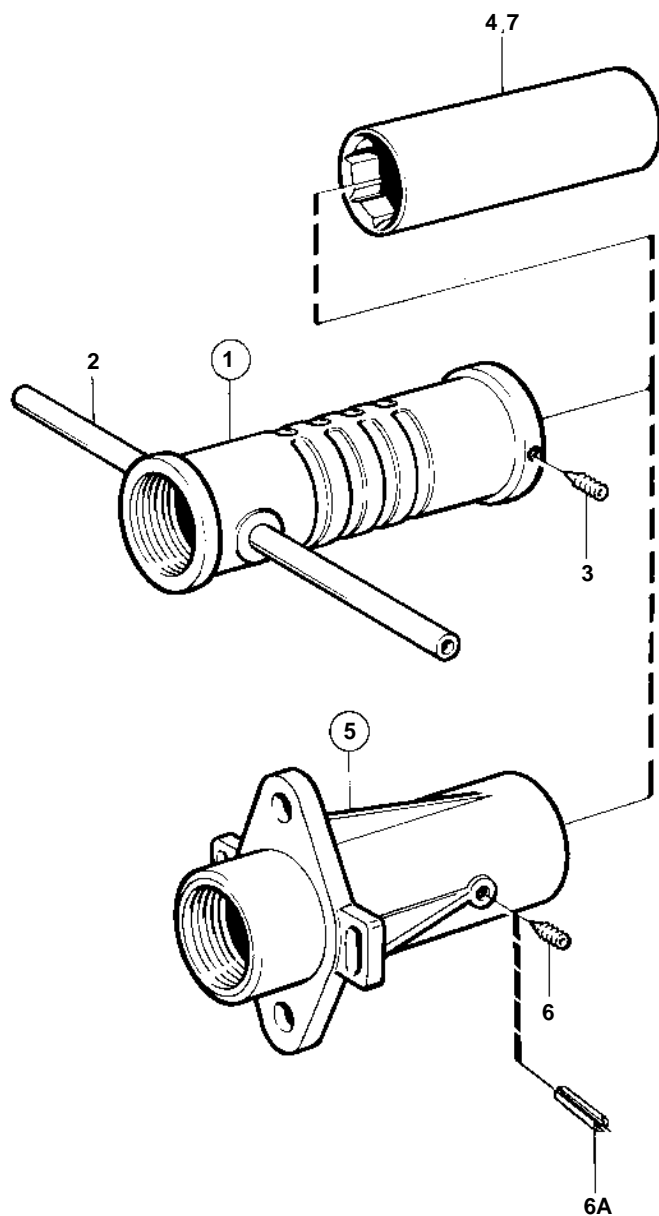

COMMON

11583

**COMMON**

REF	PART NO.	QTY	DESCRIPTION	NOTES
1	827886	1	Stern bearing	D=30mm
	827887	1	Stern bearing	D=35mm
2		2	· Tube	
3	942609	3	· Screw	
4	812916	1	· Rubber bearing	D=30mm
	827175	1	· Rubber bearing	D=35mm
5	827781	1	Stern bearing	D=30mm
	827782	1	Stern bearing	D=35mm
6	942609	3	· Screw	
7	812916	1	· Rubber bearing	D=30mm
	827175	1	· Rubber bearing	D=35mm